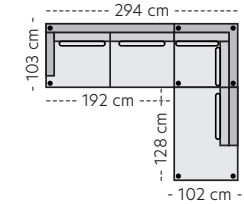

Oppsett 5 - 2,5HA H

PRISER

1. 32999,-	5. 42999,-
2. 34999,-	K1. 36999,-
3. 36999,-	K2. 39999,-
4. 39999,-	K3. 42999,-