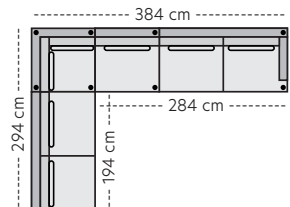

Oppsett 8/9 - H23/32

PRISER

1. 45999,-	5. 60999,-
2. 48999,-	K1. 51999,-
3. 51999,-	K2. 55999,-
4. 55999,-	K3. 61999,-