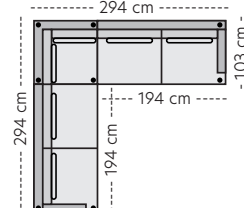

Oppsett 13 - 2,5H2,5

PRISER

1. 40999,-	5. 53999,-
2. 43999,-	K1. 46999,-
3. 46999,-	K2. 49999,-
4. 49999,-	K3. 53999,-

PRISER

1. 12899,-	5. 17099,-
2. 13799,-	K1. 14699,-
3. 14699,-	K2. 15699,-
4. 15699,-	K3. 17099,-

PRISER

1. 12899,-	5. 17099,-
2. 13799,-	K1. 14699,-
3. 14699,-	K2. 15699,-
4. 15699,-	K3. 17099,-

PRISER

1. 6799,-	5. 8499,-
2. 7299,-	K1. 7499,-
3. 7499,-	K2. 7999,-
4. 7999,-	K3. 8499,-