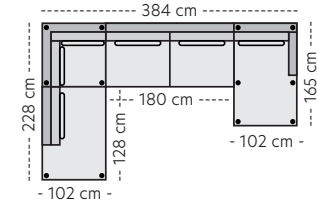

Oppsett 6 - 3DHA Venstre

PRISER

1. 42999,-	5. 53999,-
2. 44999,-	K1. 46999,-
3. 46999,-	K2. 49999,-
4. 49999,-	K3. 53999,-